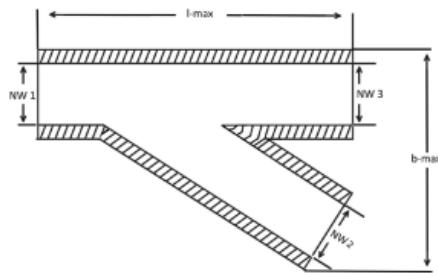

WS Y

Y-Verteiler

Y manifold

Abmessungen Dimensions

TYP	NW 1	NW 2	NW 3	b-max	L-max	VPE/ packing unit
	(mm)	(mm)	(mm)	(mm)	(mm)	(Stück/ pieces)
4.5 - 4.5 - 4.5	4.5	4.5	4.5	27.4	25.6	1000
7.5 - 4.5 - 4.5	7.5	4.5	4.5	30.5	28.5	1000
7.5 - 4.5 - 7.5	7.5	4.5	7.5	30.5	28.5	1000
7.5 - 7.5 - 7.5	7.5	7.5	7.5	33.5	30.8	1000
8.5 - 8.5 - 8.5	8.5	8.5	8.5	34.5	31.5	1000
10.0 - 7.5 - 10.0	10.0	7.5	10.0	36.6	32.5	1000
10.0 - 8.5 - 8.5	10.0	8.5	8.5	34.5	31.5	1000
10.0 - 8.5 - 10.0	10.0	8.5	10.0	36.6	32.5	1000
10.0 - 10.0 - 10.0	10.0	10.0	10.0	36.4	32.5	1000
13.0 - 7.5 - 7.5	13.0	7.5	7.5	37.4	32.5	1000
13.0 - 7.5 - 10.0	13.0	7.5	10.0	37.4	32.5	1000
13.0 - 8.5 - 8.5	13.0	8.5	8.5	37.4	33.8	1000
13.0 - 8.5 - 10.0	13.0	8.5	10.0	35.8	33.8	1000
13.0 - 8.5 - 13.0	13.0	8.5	13.0	35.8	33.8	1000
13.0 - 10.0 - 10.0	13.0	10.0	10.0	37.4	32.5	1000
13.0 - 10.0 - 13.0	13.0	10.0	13.0	37.4	32.5	1000
13.0 - 13.0 - 13.0	13.0	13.0	13.0	43.0	40.0	1000